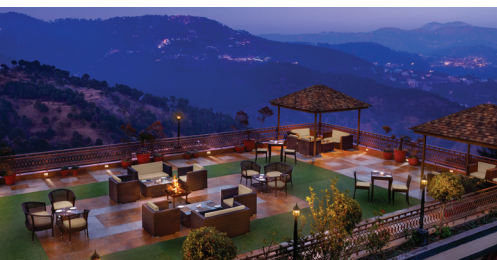

WelcomHeritage

Palaces • Forts • Havelis • Resorts

WelcomHeritage Glenview Resort, Kasauli

P.O. Jabli, Tehsil Kasauli, Dist. Solan, Himachal Pradesh - 173209, India

WelcomHeritage Glenview Resort in Kasauli is situated at a height of 6000 feet, 75 km away from Shimla and just over an hour's drive from Chandigarh. It is an ideal getaway from the hustle-bustle of city life in all seasons. The summers are cool, the monsoons mesmerizing, and the winters sunny with occasional snow fall.

ACCOMODATION

Total Rooms: 50

Categories: 04

Premium Rooms: 05

Luxury Rooms: 39

Suite: 04

Family Suites: 02

FOOD AND BEVERAGE

Flavours - A multi-cuisine restaurant serving Indian and contemporary cuisine.

Chill-out Bar - A great place to unwind with the choicest blend of concoctions.